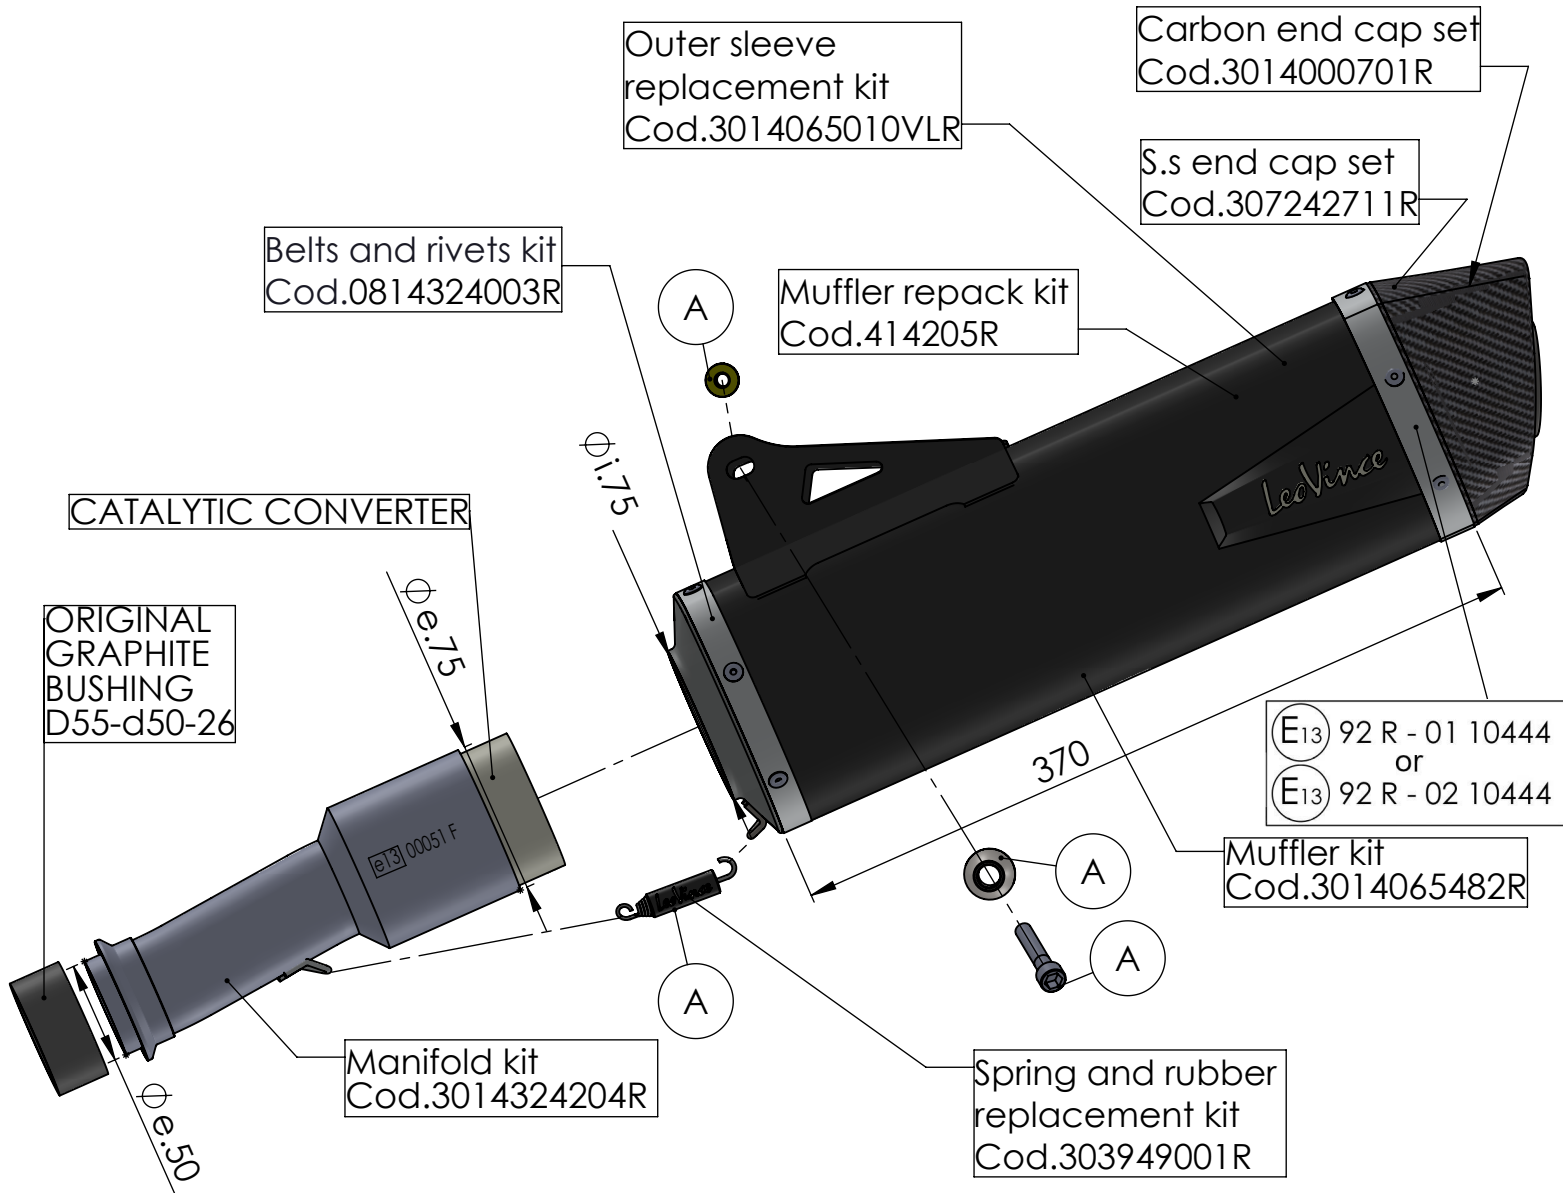

Db killer N°65  
cod.3014324801R

**Bushing S.s.**  
cod.206079

Belts and rivets kit  
Cod.0814324003R

Outer sleeve  
replacement kit  
Cod.3014065010VLR

Carbon end cap set  
Cod.3014000701R

S.s end cap set  
Cod.307242711R

Muffler repack kit  
Cod.414205R

CATALYTIC CONVERTER

ORIGINAL  
GRAPHITE  
BUSHING  
D55-d50-26

E13 92 R - 01 10444  
or  
E13 92 R - 02 10444

Muffler kit  
Cod.3014065482R

Manifold kit  
Cod.3014324204R

Spring and rubber  
replacement kit  
Cod.303949001R

## ART. 14065K - SPARE PARTS

KTM 690 ENDURO R / 690 SMC R  
(also fits 35kW version)

Ⓐ FITTING KIT Cod. 3014065601R