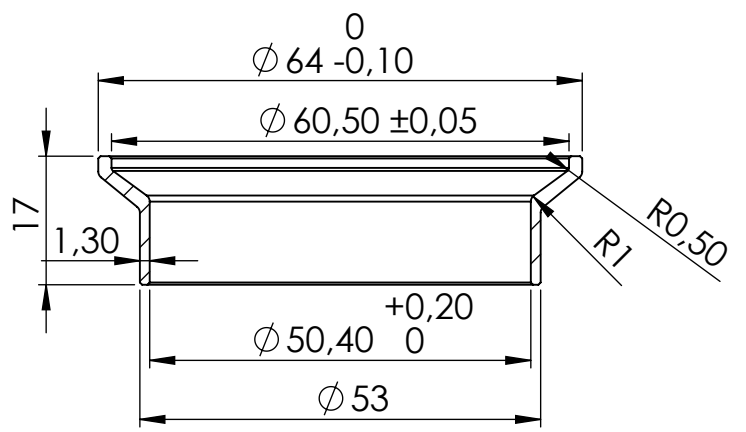

Db killer N°65  
cod.3014324801R

**Bushing S.s.**  
cod.206079

Belts and rivets kit  
Cod.0814324003R

Outer sleeve  
replacement kit  
Cod.3014065010VLR

Carbon end cap set  
Cod.3014000701R

S.s end cap set  
Cod.307242711R

Muffler repack kit  
Cod.414205R

CATALYTIC CONVERTER

ORIGINAL  
GRAPHITE  
BUSHING  
D55-d50-26

E13 92 R - 01 10444  
or  
E13 92 R - 02 10444

Muffler kit  
Cod.3014065482R

Manifold kit  
Cod.3014324204R

Spring and rubber  
replacement kit  
Cod.303949001R

## ART. 14065K - SPARE PARTS

KTM 690 ENDURO R / 690 SMC R  
(also fits 35kW version)

Ⓐ FITTING KIT Cod. 3014065601R